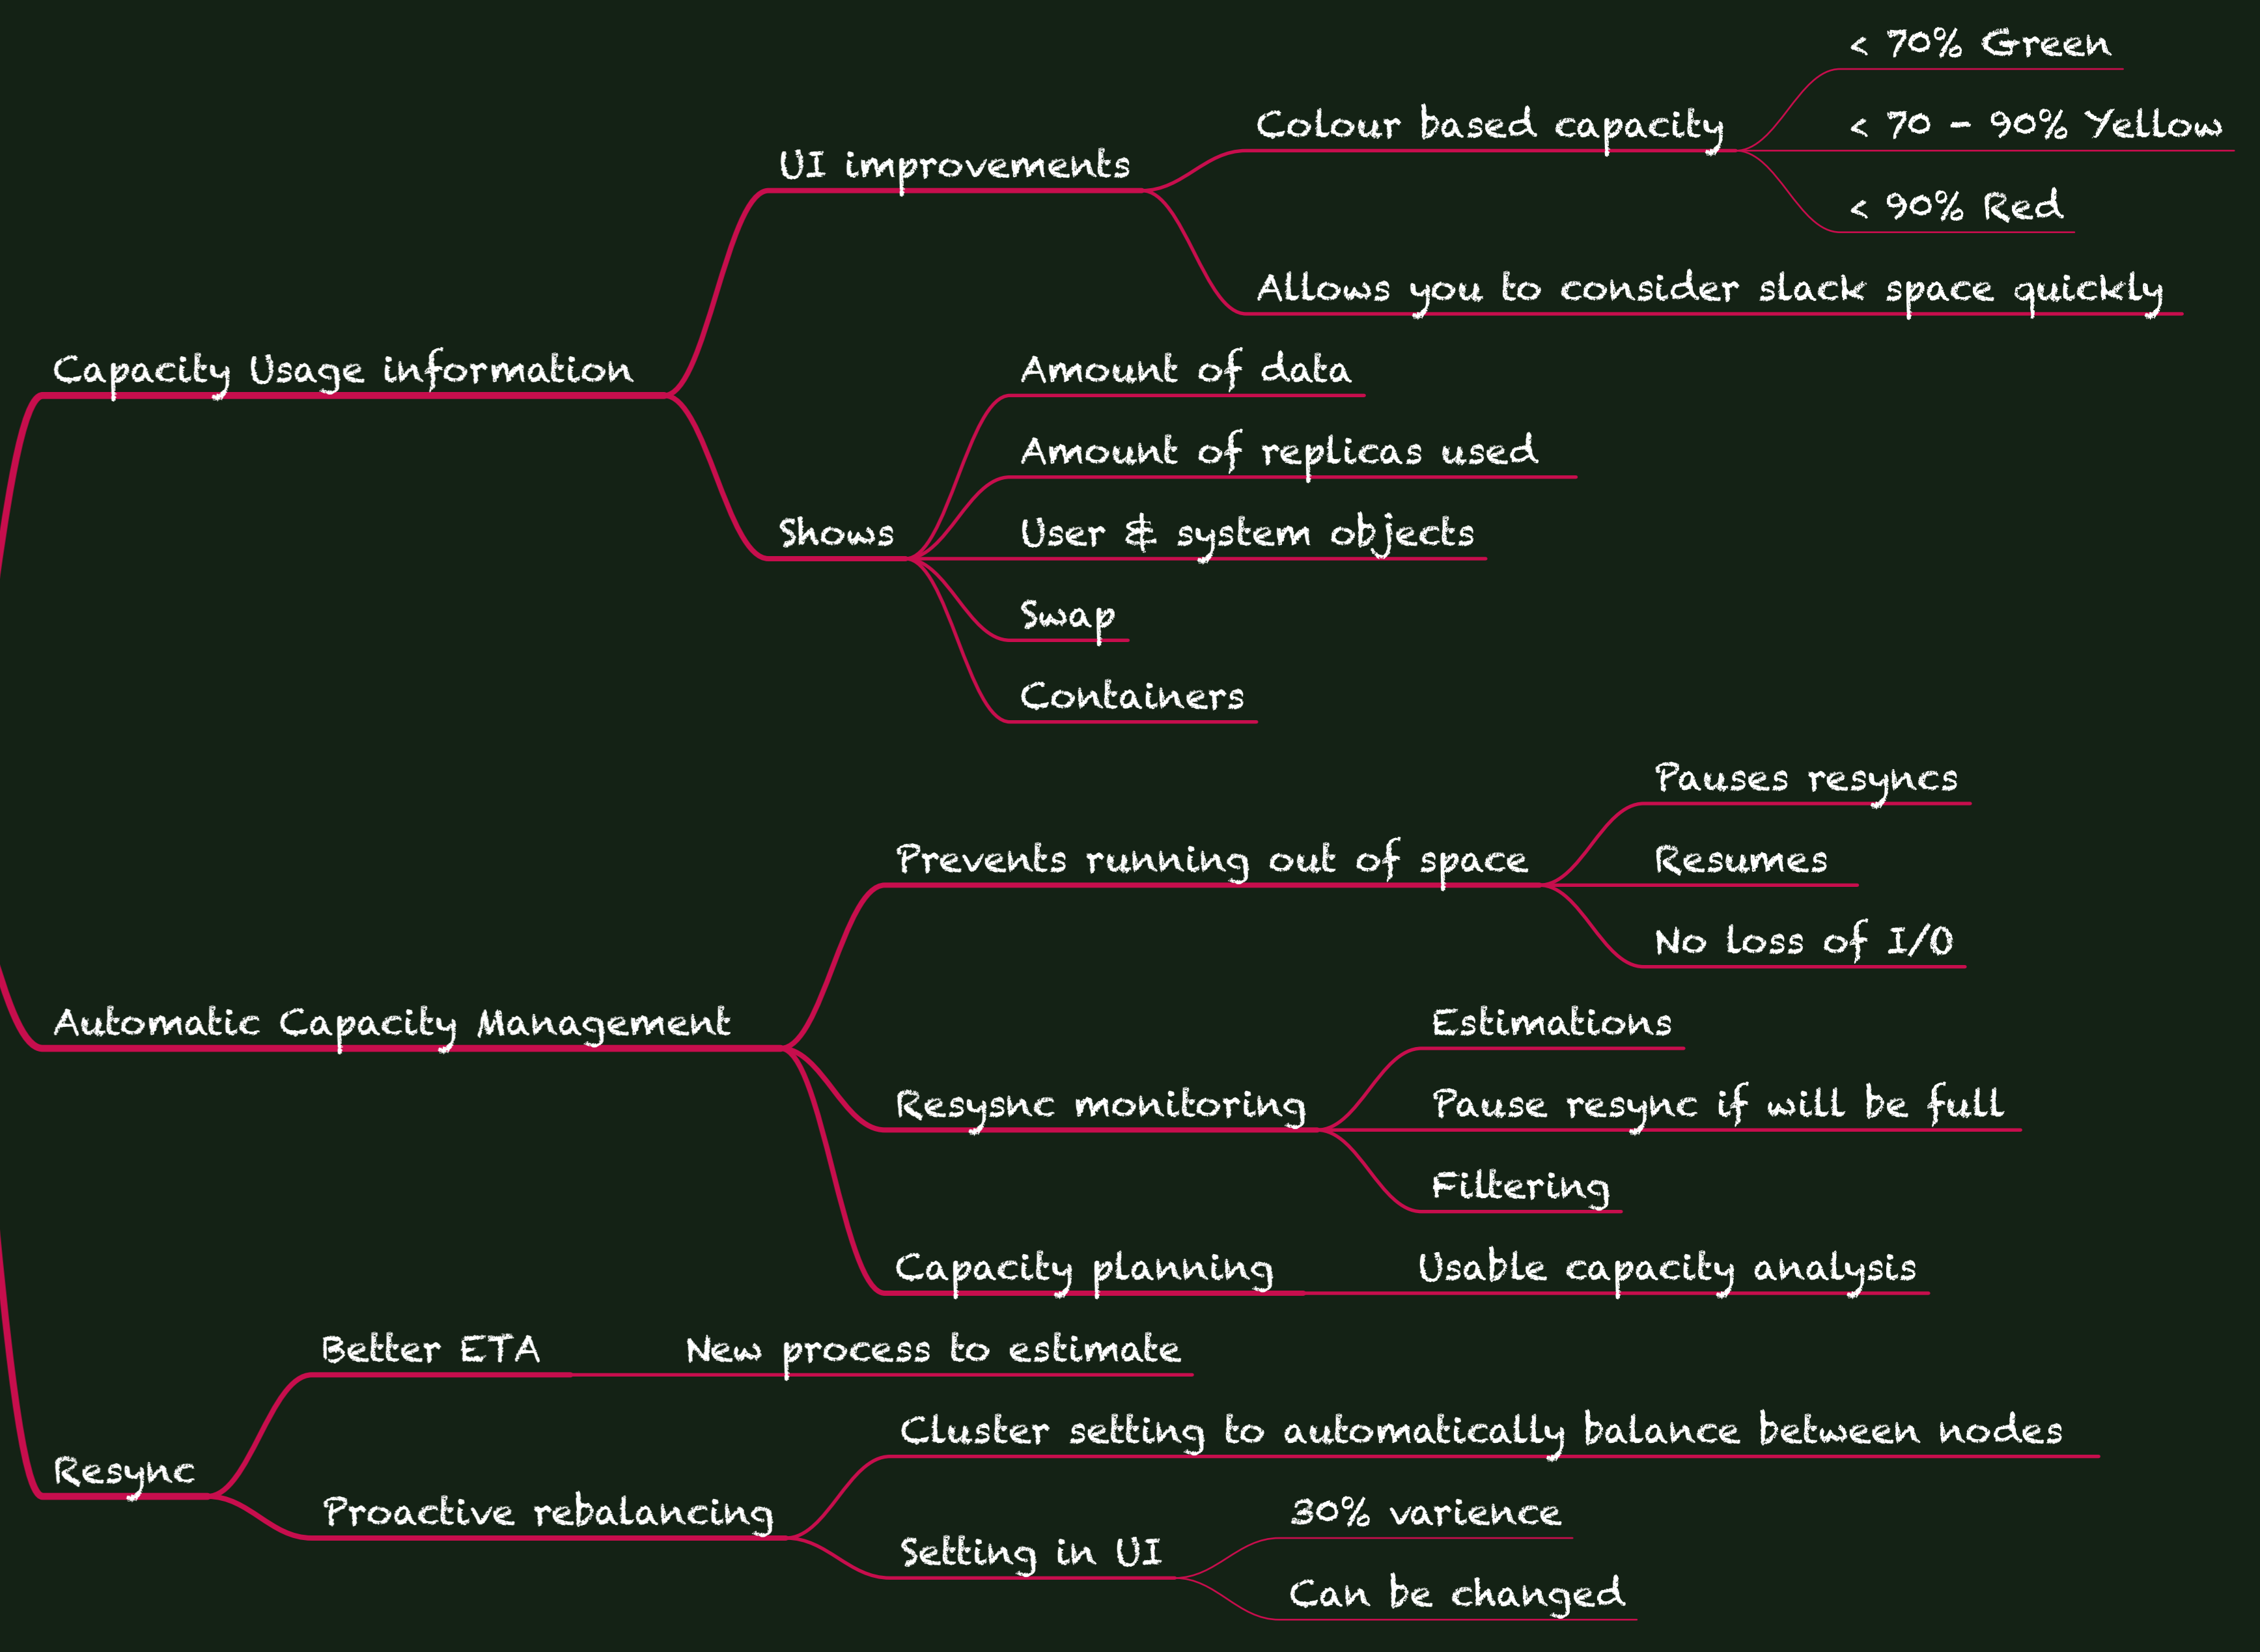

vSAN 6.7u3
Whats New

Day 2 Operations

Management

Availability

Performance

Capacity

Maintenance Mode

SPBM

Upgrades

Increased info

vSAN 6.7u3 - Update Overview |
Paul McSharry |
www.elasticsky.co.uk |