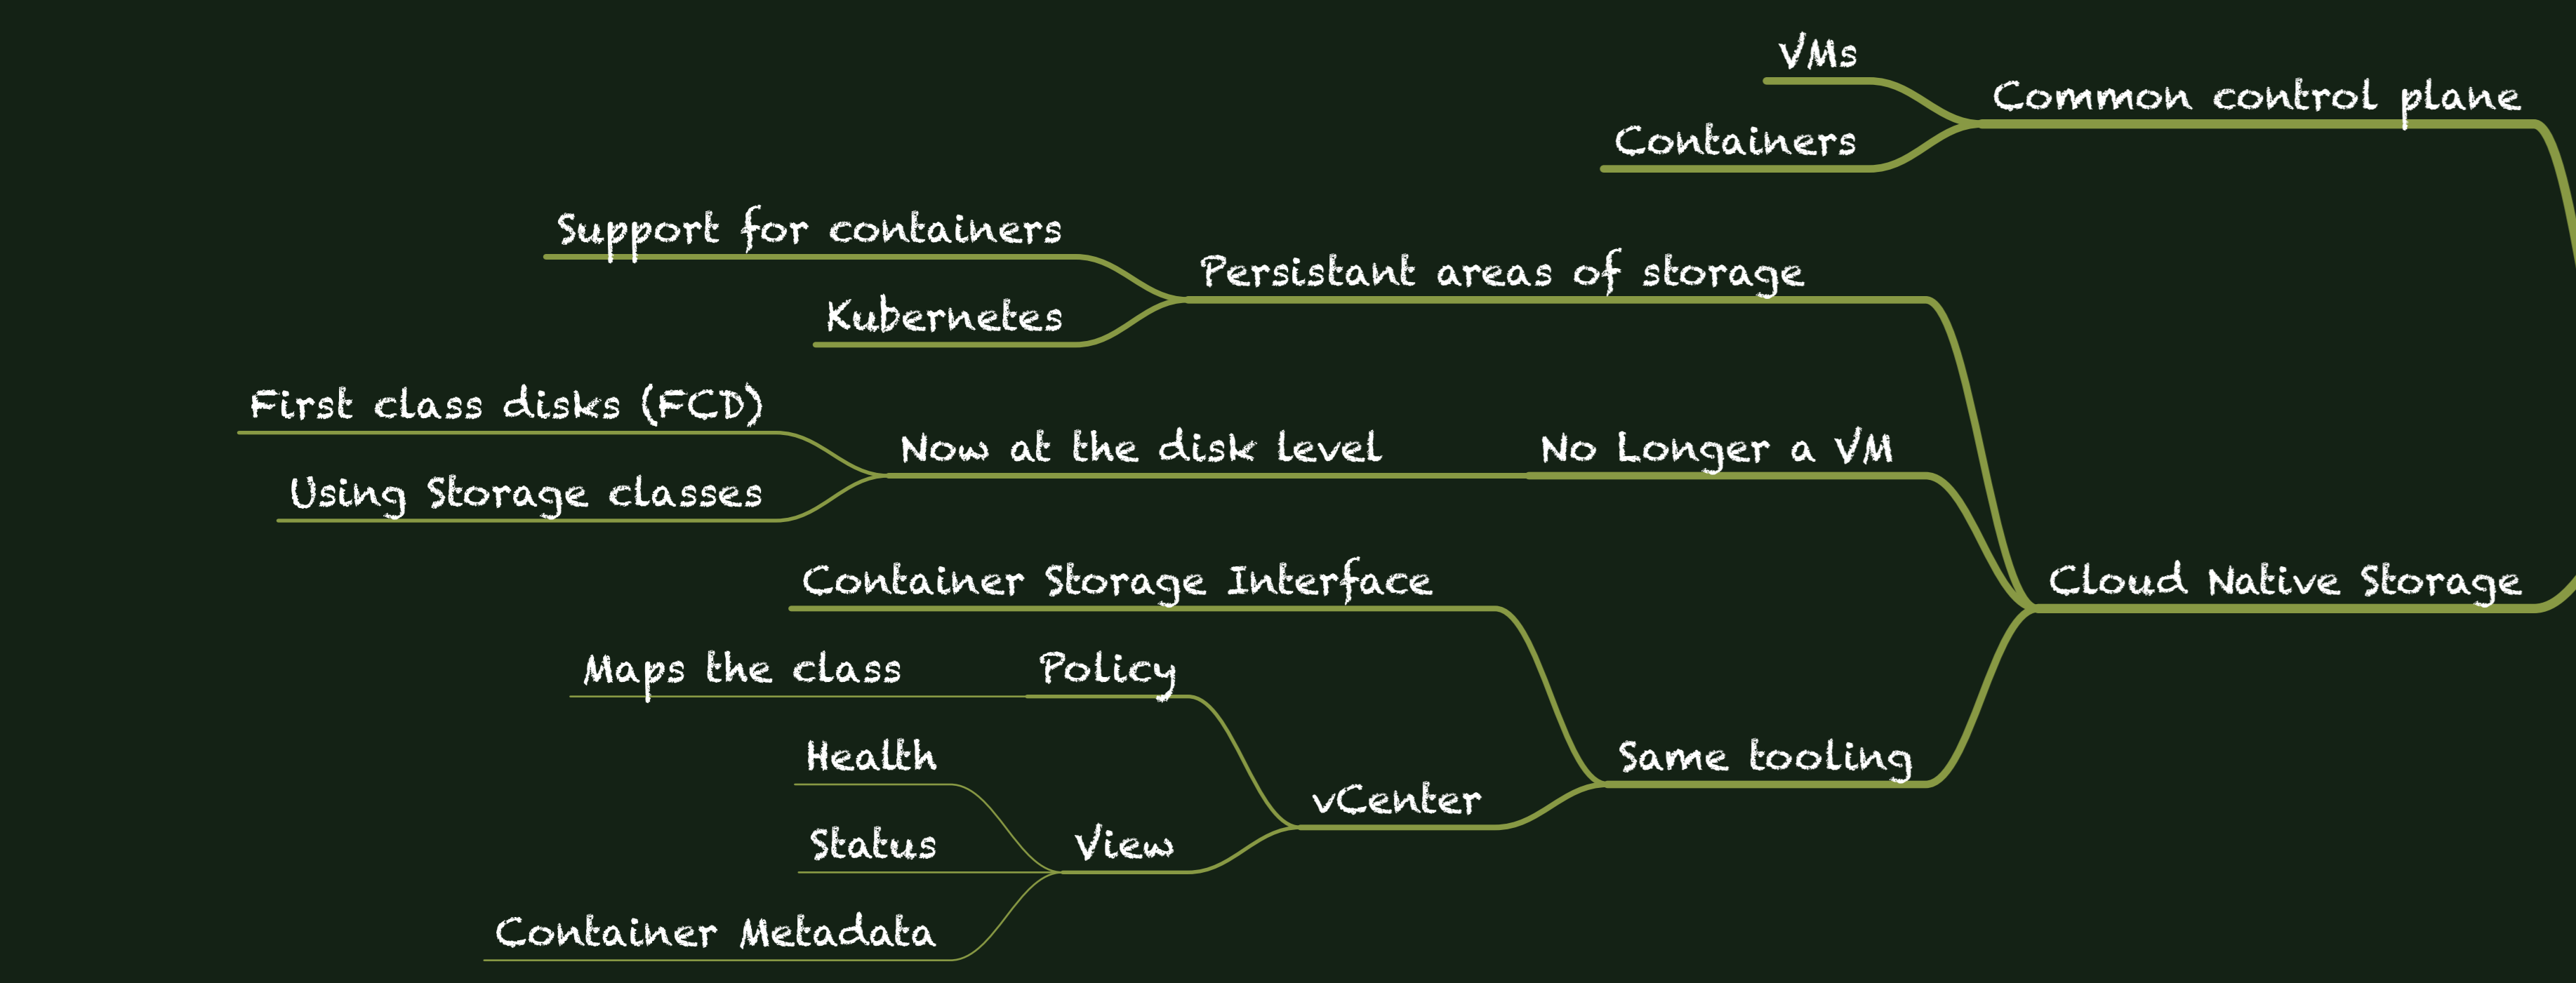

vSAN 6.7u3
Whats New

Day 2 Operations

Management

Availability

Performance

Capacity

Maintenance Mode

SPBM

Upgrades

Increased info

vSAN 6.7u3 - Update Overview |
Paul McSharry |
www.elasticsky.co.uk |