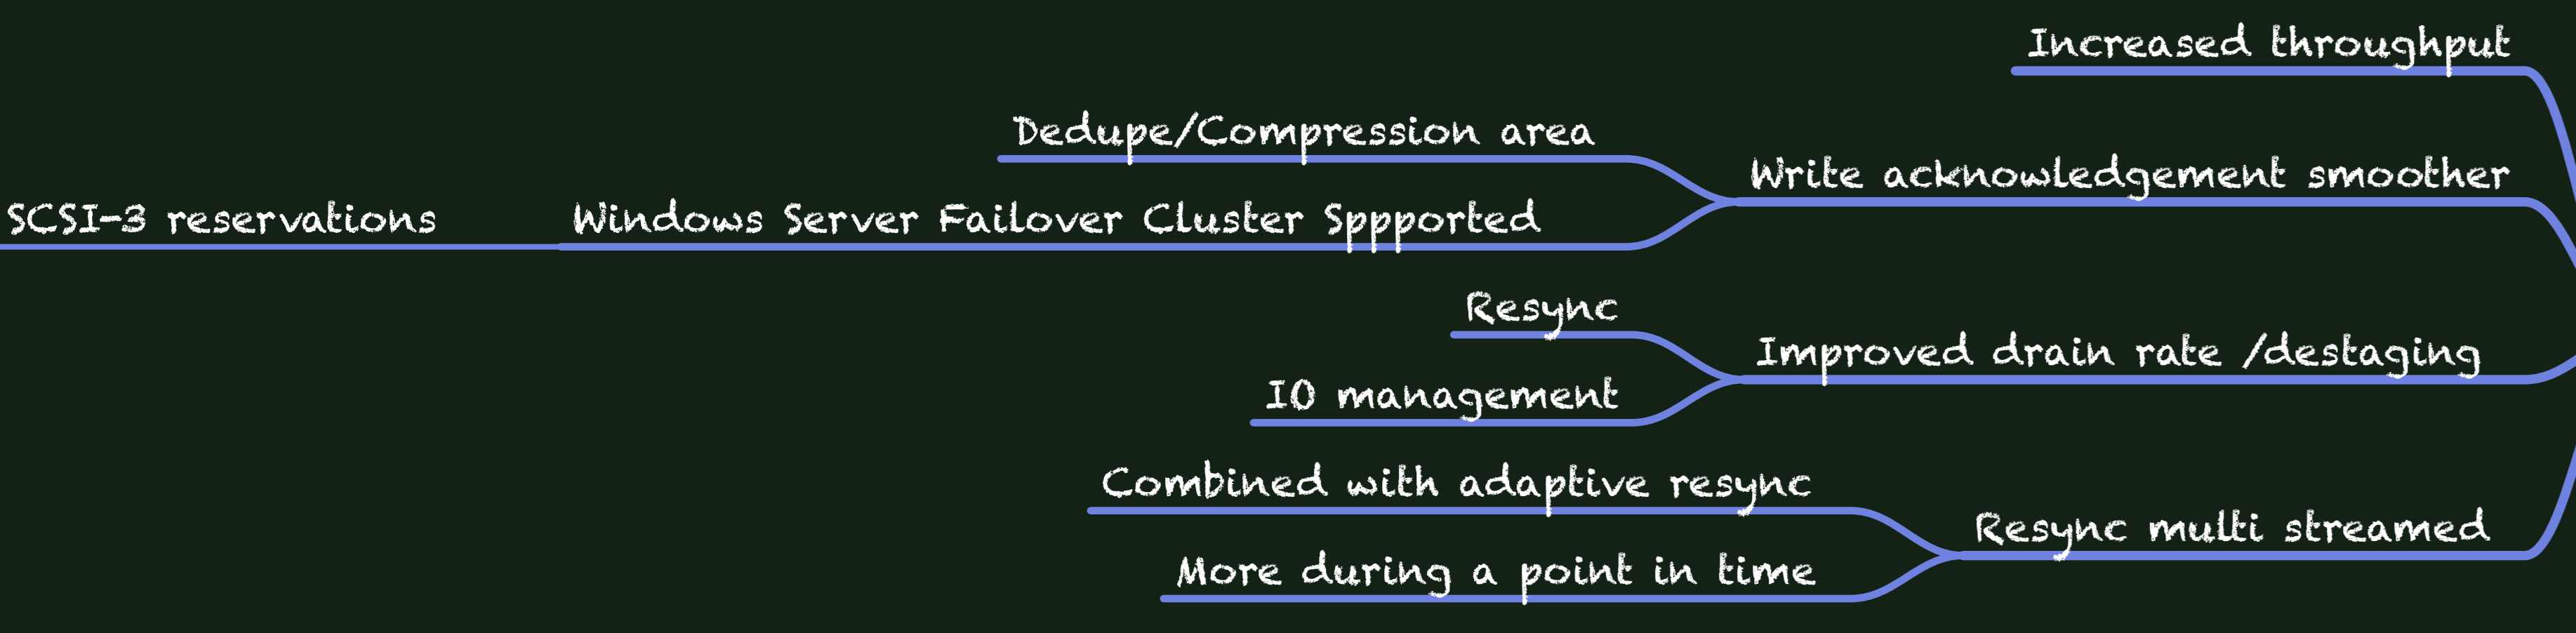

vSAN 6.7u3
Whats New

Day 2 Operations

Management

Availability

Performance

Capacity

Maintenance Mode

SPBM