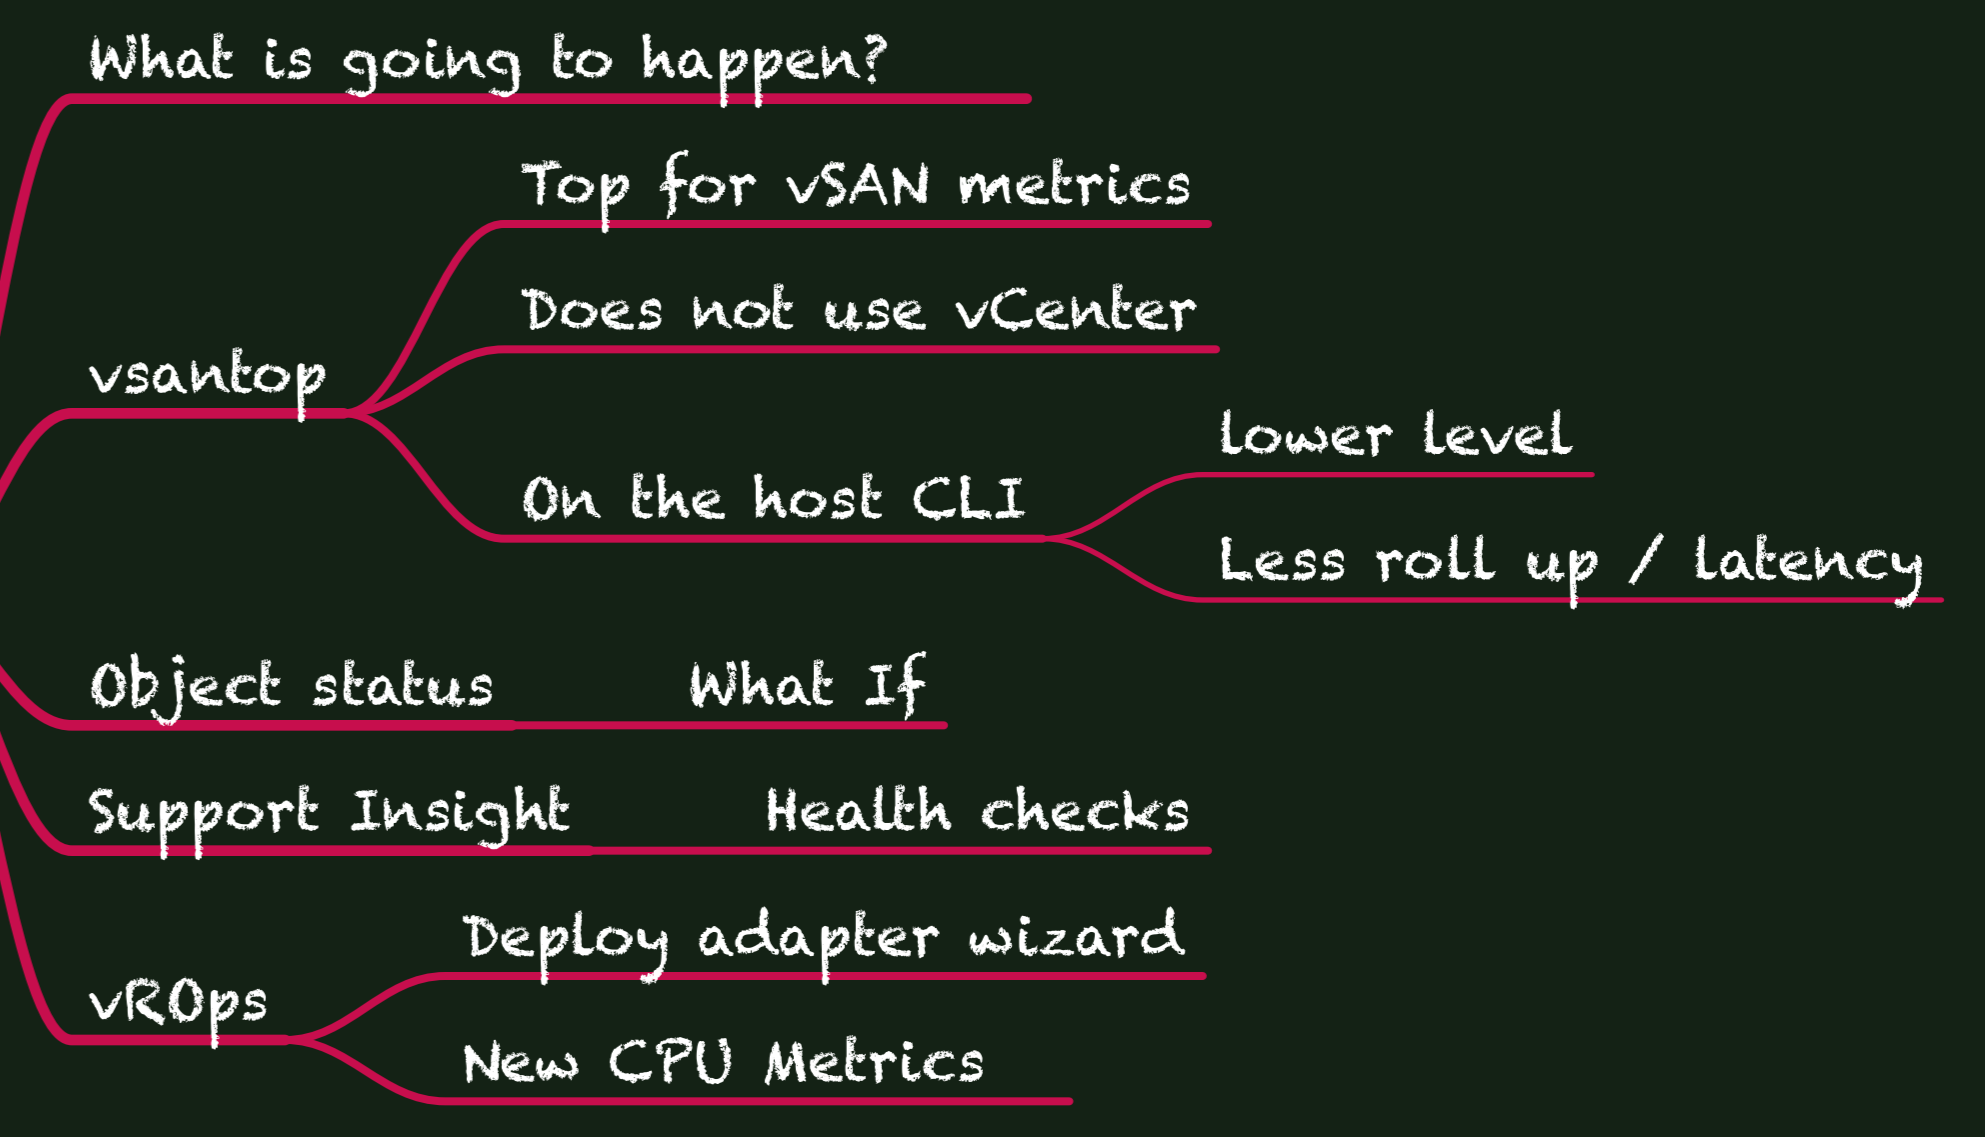

vSAN 6.7u3
Whats New

Day 2 Operations

Management

Availability

Performance

Capacity

Maintenance Mode

SPBM

Upgrades

Increased info

vSAN 6.7u3 - Update Overview |
Paul McSharry |
www.elasticsky.co.uk |